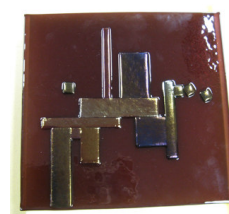

Website

<http://www.okartglass.com>

The Stained Glass Window

is published monthly. We welcome articles from our readers. Contributions to The Stained Glass Window may be given to the Secretary at the next Guild meeting or they can be sent in the body of an e-mail message addressed to: deniseestes@okartglass.com.

Meeting Notes

Program: Our March program will be presented by Gloria Koskey. Gloria will address how to make effective use of color in your designs.

Our February program was presented by artist and art educator Carole Odierno. Carole shared her glass art (top row below), instructed us in making of sculptures of our hands and challenged us to incorporate glass into those sculptures. *Please bring those sculptures to share.*

February Show and Tell: Suzanne Underwood brought a panel she made (left, second row below) based on a Glass Patterns Quarterly pattern which she modified. Frances York brought a heart shaped box (right, second row below). *Please bring your pieces to share.*

Featured Artist: Our featured artist in March will be Loyd Garrison. February's featured artist was Harry Wallace. Below (third row) are photos of Harry's work.

Door Prizes: February door prizes were donated by Art Glass Emporium, The Glass Station, Tulsa Stained Glass, Barbara Johnson, Tina Newton and Wanda Hays and Paul Wosika. We thank them for their generosity and support.

Membership Information: Members of The Stained Glass Guild of Oklahoma share an interest in stained glass and other glass art. Monthly meetings include educational forums with a presentation on topics related to the glass arts, idea exchanges, problem solving sessions, safety and tool tips. We offer door prizes contributed by local glass shops and by club members. Members may share their work during Show & Tell. Membership applications are available at each meeting. Annual dues are $20.00 for individuals and $25.00 for Family Memberships.